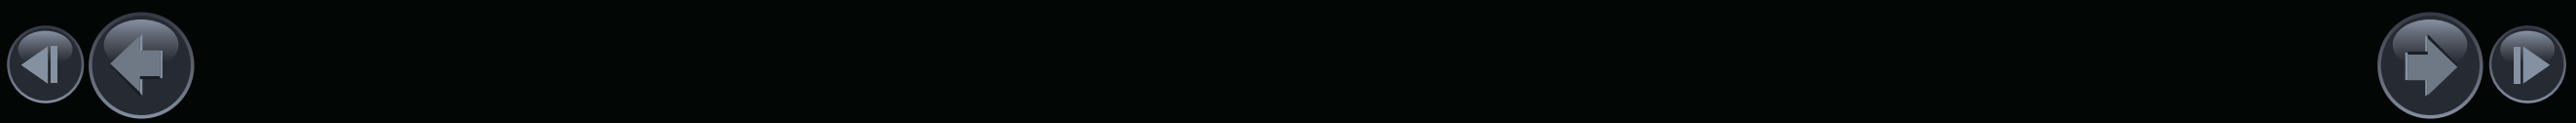

INTELLIGENT AROUND VIEW MONITOR
PARK LIKE A PRO

If you hate parking, you'll love new Nissan JUKE. The Around View Monitor gives you a 360° view of your car, with selectable focus on the front, rear and kerbside view to help you park with confidence and control.

REAR CAMERA.
See what's right behind you

RIGHT SIDE CAMERA.
Flick the switch to see the kerb.

ALL-AROUND VIEW.
Get a virtual 360° birds' eye view as you manoeuvre

FRONT CAMERA.
Get a combined front and overhead view for perfect parking