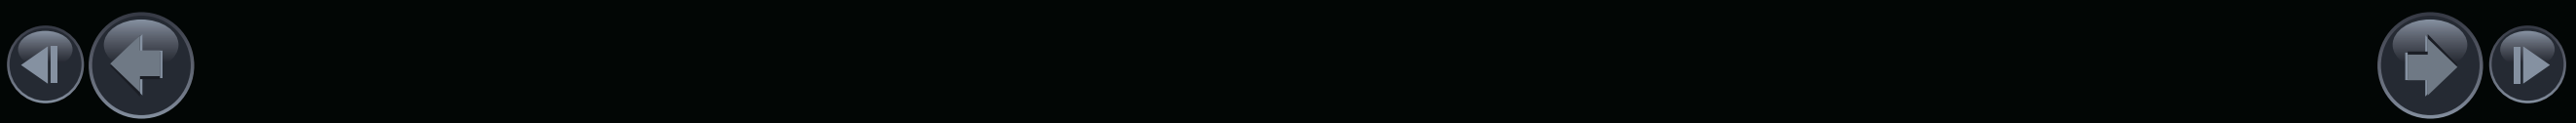

NO GOOGLE ASSISTANT + NO WIFI*

- Vehicle Health
- Maps & Live Traffic
- Remote Control Services
- Apple CarPlay & Android Auto

*Depending on countries