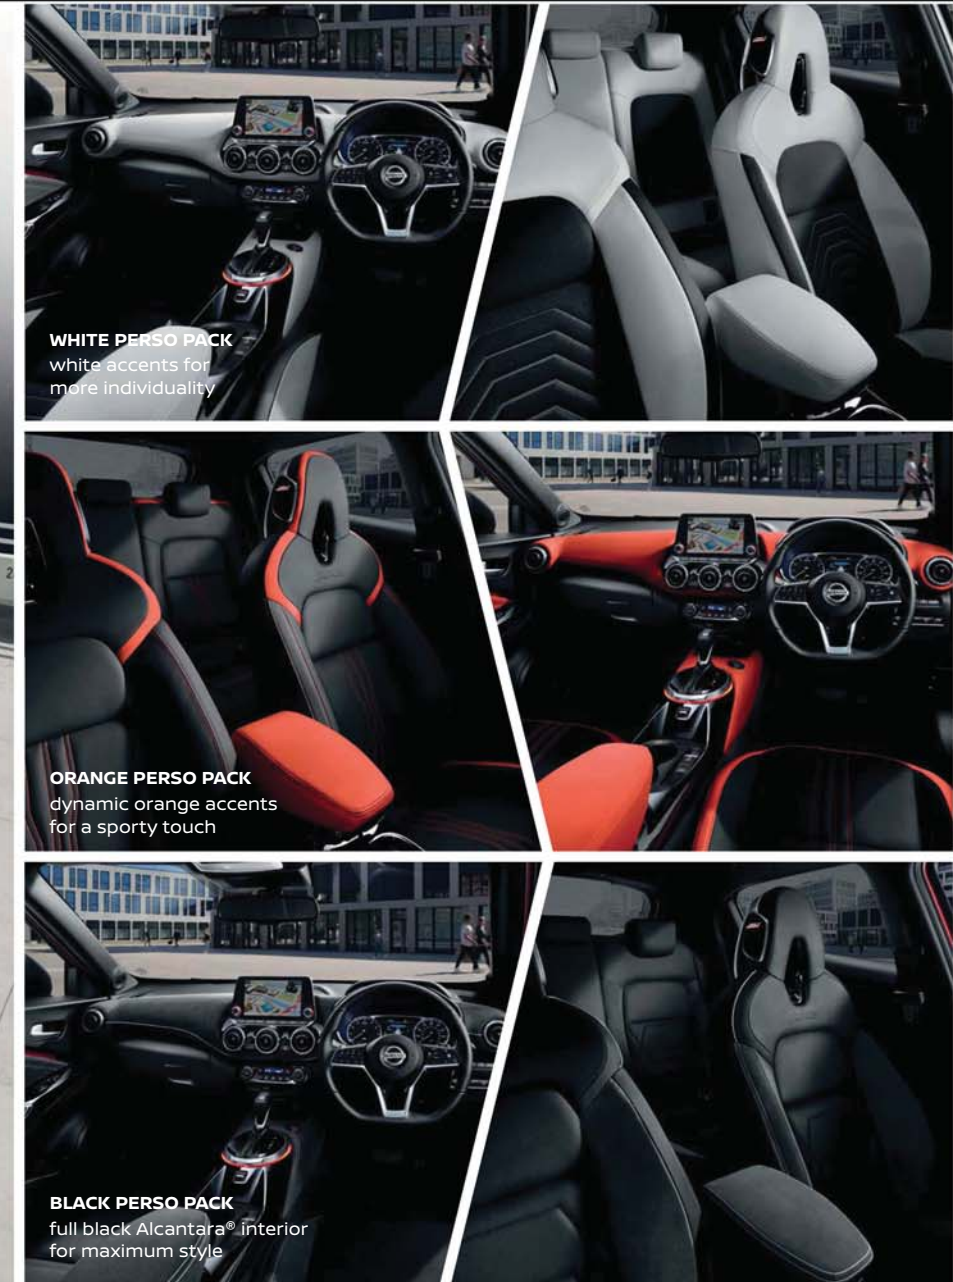

WHITE PERSO PACK
white accents for more individuality

ORANGE PERSO PACK
dynamic orange accents for a sporty touch

BLACK PERSO PACK
full black Alcantara® interior for maximum style